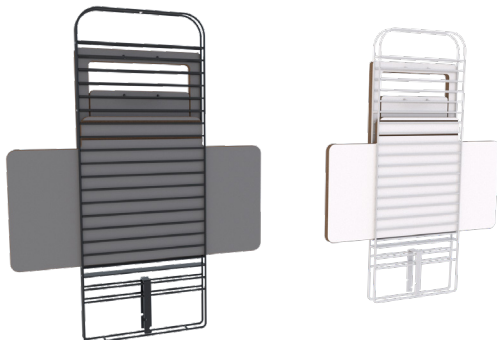

## Benefits of Standfriend

We all feel better from a varied working position. *Standfriend* is an excellent solution to vary your working position easily.

Intelligent design means that you can easily find the right working height for you. The generous keyboard platform provides space for your mobile phone, notes or water glass.

Designed to be easy to handle. You take out and remove your *Standfriend* in a few steps - and look good on the wall when you are not using it.

*Standfriend* is designed and manufactured in Sweden – which reduces transportation needs and provides transparency of the entire production cycle.

The desk is reversible; choose between a smooth *White* surface or an elegant *Graphite Grey*. Choose between black or white metal stand

*Standfriend* is easy to store, and the folded, flat design does not take up much space. Hang it on the wall or put it away when you don't need it.

### **Standfriend**

Width: 600 mm

Depth: 495 mm

Height: 680 mm

Weight: 6.5 kg

Working height: 150-190 cm

*Two colours in one:* Reversible desk, White or Graphite Grey

*Model TB501:* Black metal stand